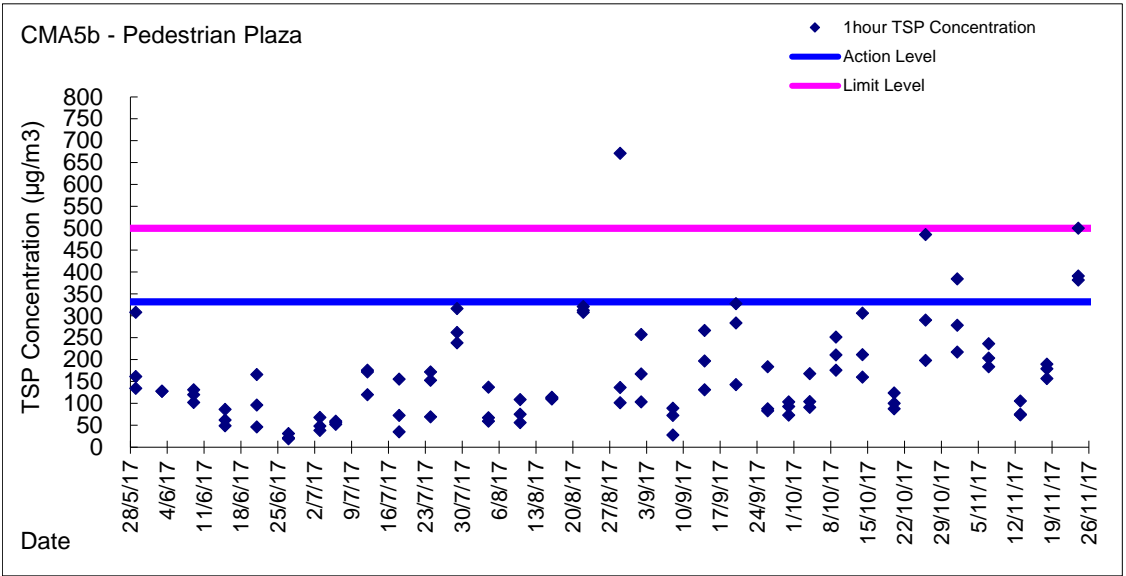

Graphic Presentation of 1 hour TSP Result

Graphic Presentation of 1 hour TSP Result

Graphic Presentation of 24 hour TSP Result

Graphic Presentation of 24 hour TSP Result