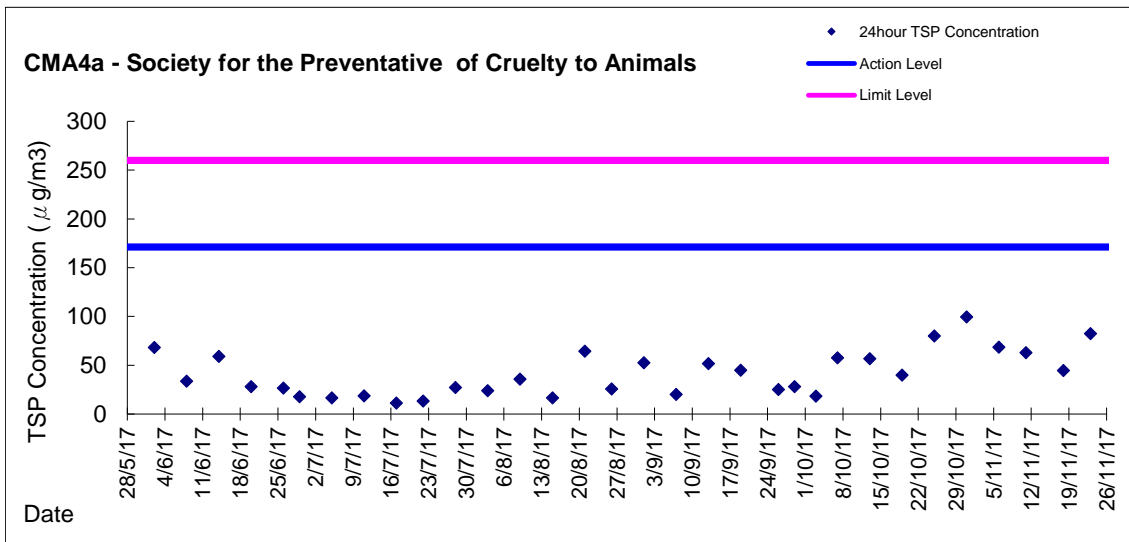

Graphic Presentation of 1 hour TSP Result

Graphic Presentation of 1 hour TSP Result

Graphic Presentation of 24 hour TSP Result

Graphic Presentation of 24 hour TSP Result