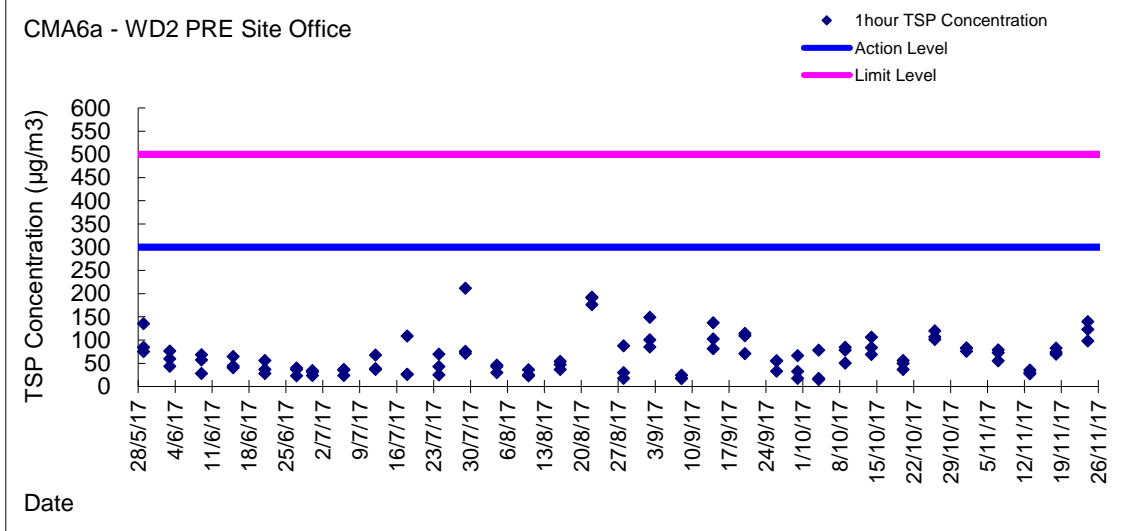

Graphic Presentation of 1 hour TSP Result

Graphic Presentation of 1 hour TSP Result

Graphic Presentation of 24 hour TSP Result

Graphic Presentation of 24 hour TSP Result