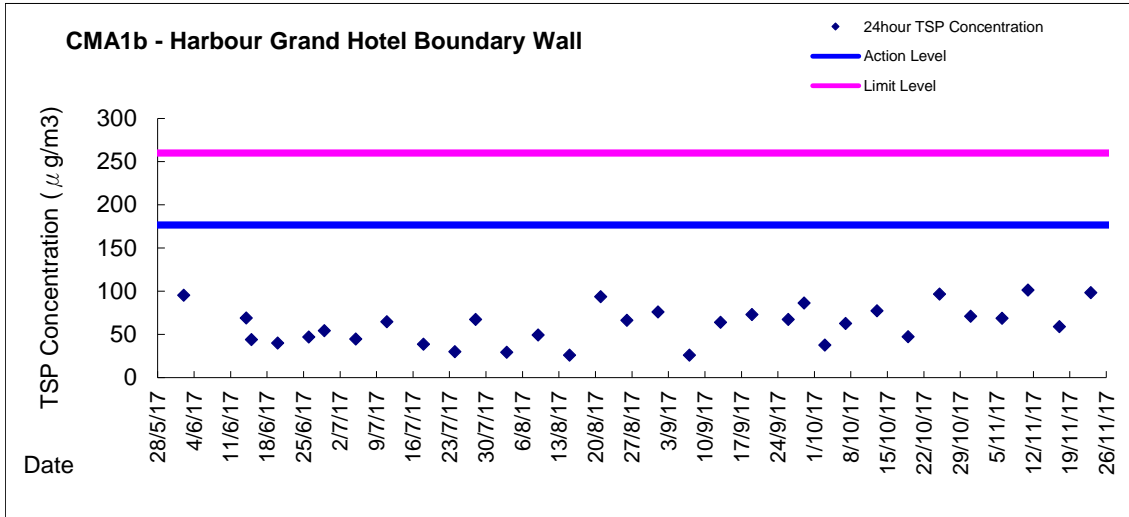

Graphic Presentation of 1 hour TSP Result

Graphic Presentation of 1 hour TSP Result

Graphic Presentation of 24 hour TSP Result

Graphic Presentation of 24 hour TSP Result