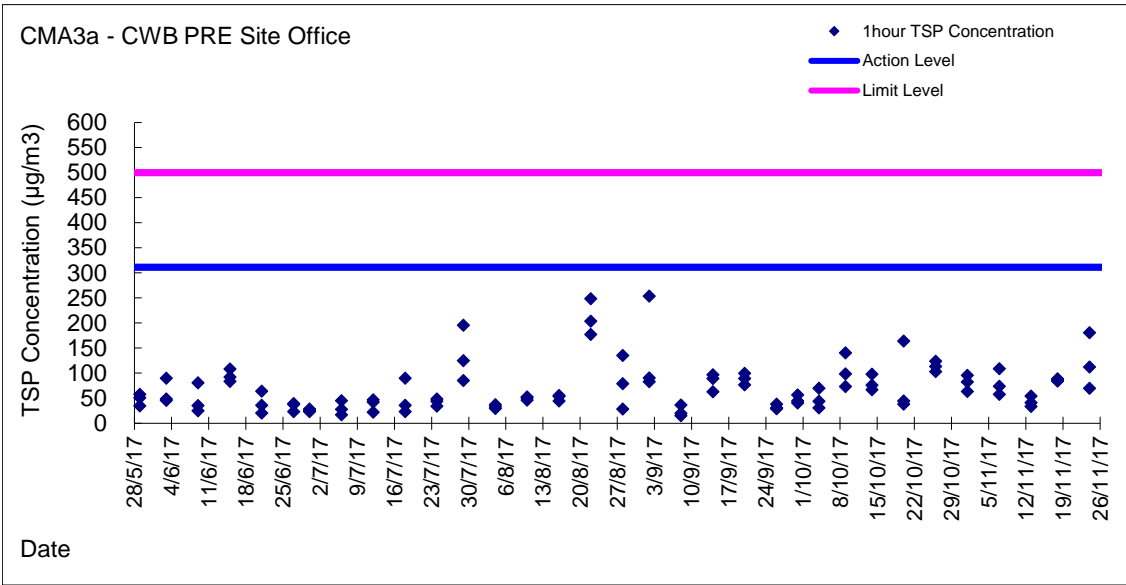

Graphic Presentation of 1 hour TSP Result

Graphic Presentation of 1 hour TSP Result

Graphic Presentation of 24 hour TSP Result

Graphic Presentation of 24 hour TSP Result