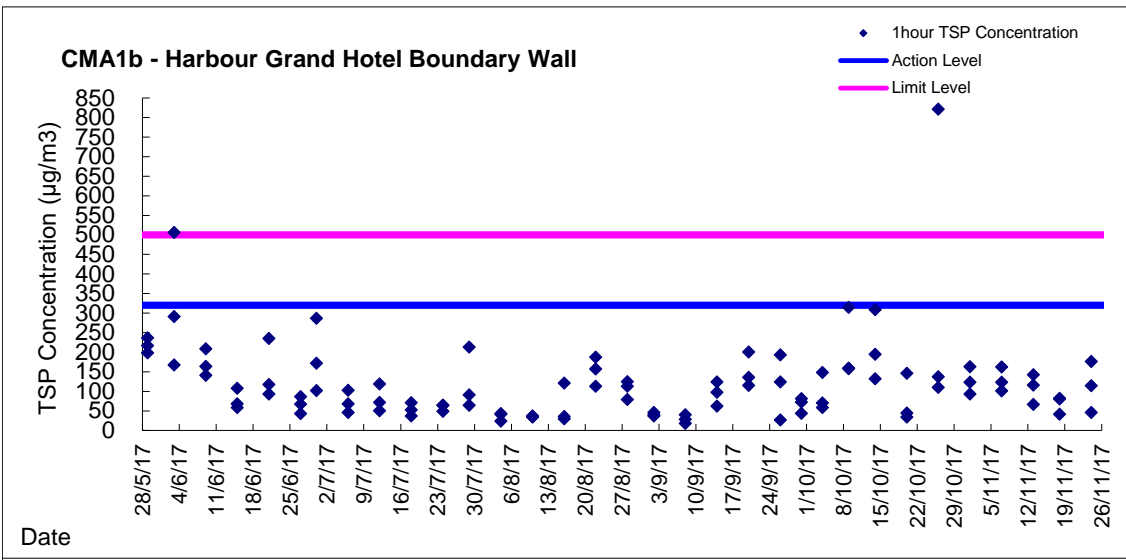

Graphic Presentation of 1 hour TSP Result

Graphic Presentation of 1 hour TSP Result

Graphic Presentation of 24 hour TSP Result

Graphic Presentation of 24 hour TSP Result