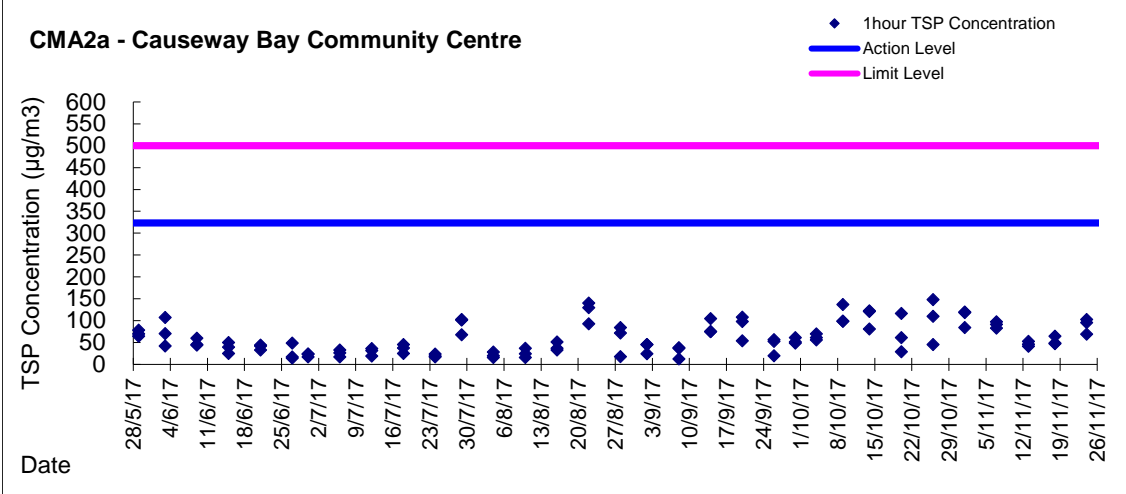

Graphic Presentation of 1 hour TSP Result

Graphic Presentation of 1 hour TSP Result

Graphic Presentation of 24 hour TSP Result

Graphic Presentation of 24 hour TSP Result