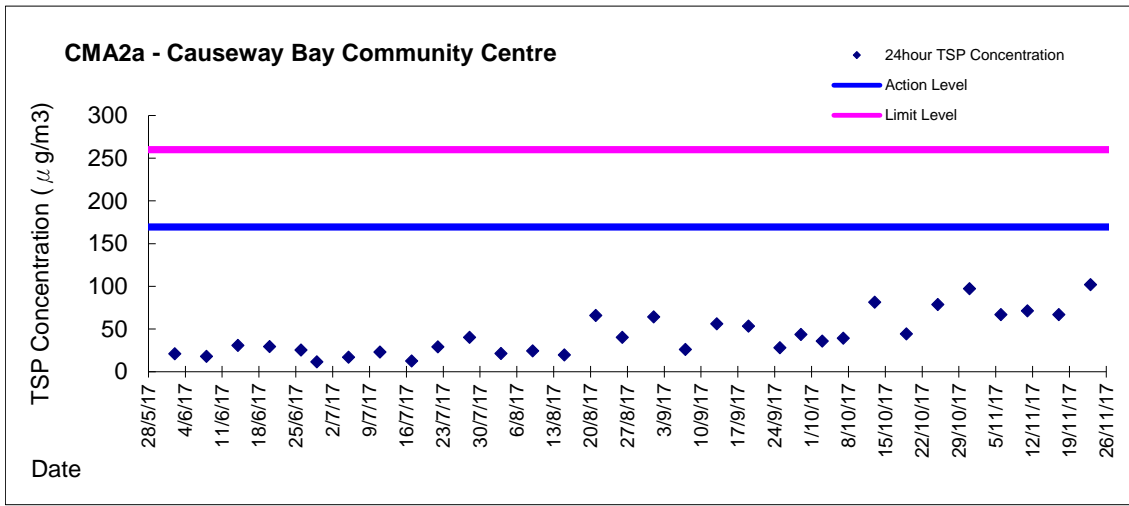

Graphic Presentation of 1 hour TSP Result

Graphic Presentation of 1 hour TSP Result

Graphic Presentation of 24 hour TSP Result

Graphic Presentation of 24 hour TSP Result