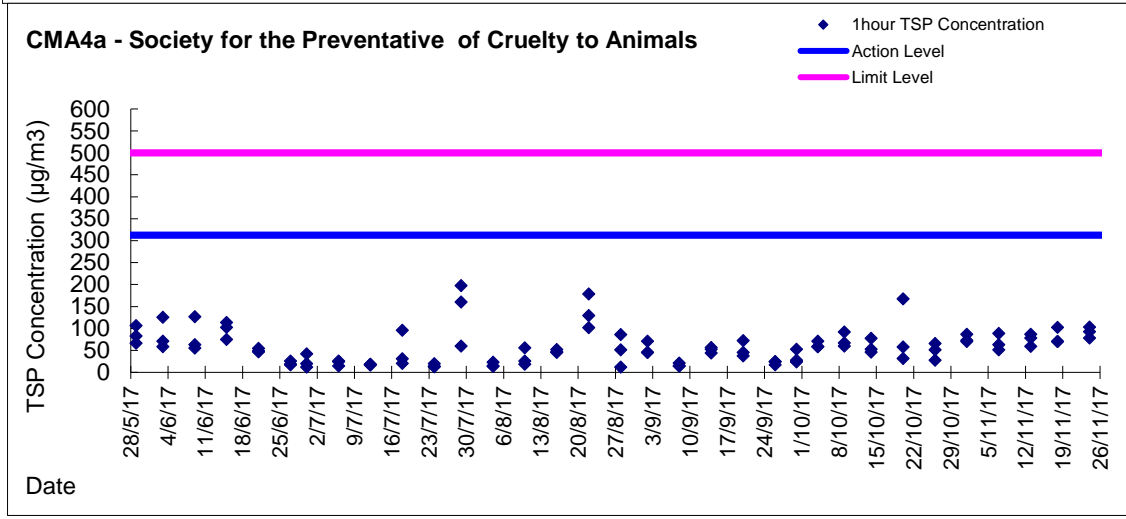

Graphic Presentation of 1 hour TSP Result

Graphic Presentation of 1 hour TSP Result

Graphic Presentation of 24 hour TSP Result

Graphic Presentation of 24 hour TSP Result